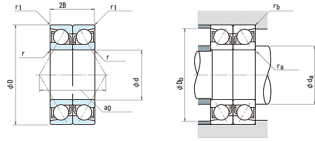

## NSK 7221AWDB Back-to-Back Single-Row Angular Contact Ball Bearings

Bearing No. 7221AWDB

7221AWDB Bearing 2D drawings and 3D CAD models

LangID	1
ALP23	0
ALP22	0
D_	190
ALP21	30
SREX	0.1
mass	7.68
GRS rpm	2400
D_b	183
SRIX	0.1
SRIN	0
SREN	0
DE_	174.632
Prod_Type3	ACBB_SR_MM_DB
da	117
m0	1.072
C_conv	254000
ALPHA_	30
SDM_	147.487
SBRG	2
r1	1.1
SRI	14.03
hidYobi	7221AWDB
C	254
B_	36